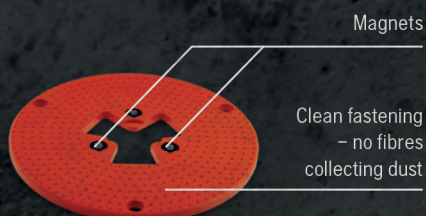

HASSLE-FREE TOOL CHANGING

EZchange™ CLICK tool holder

No more failing glue or hook-and-loop fasteners collecting dust. Just click on the tool and start grinding.