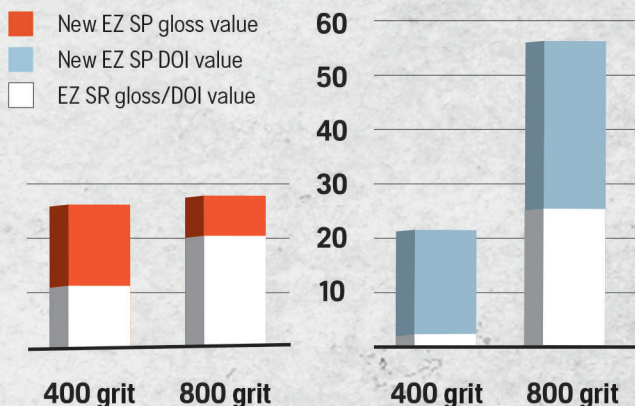

REACH EARLIER GLOSS*

Extensive testing and development of the SF series have resulted in remarkable characteristics and premium performance. Already at 400 grit (RED step) you can reach gloss levels up to 55.

Sold as single units.

* Comparative side-by-side internal test on a medium hard concrete slab with an HTC RX8, measuring gloss.

NEW

SP SERIES

ALL-ROUND CONCRETE POLISHING

New EZ SP series (Super Polishing) is the next generation "SR" tools improved in many aspects. An all-round polishing series with capabilities to reach high gloss levels already from grit 400 and up. At the same time improved cutting rates on lower grits.

- Reach high gloss and DOI* levels earlier in the polishing process
- Available from already #40 with excellent cutting ability
- EZchange™ system – no screws, no hook-and-loop fasteners

* DOI = Distinctness Of Image, clarity of the reflection.

SUPERIOR ENHANCEMENTS*

The all-new EZ SP series replace the previous SR series and include a lot of enhancements. Build gloss and DOI early in the process and reach your desired end result faster!

* Comparative side-by-side internal test on a hard concrete slab with an HTC RX8 and full set of tools (12 pcs), measuring gloss.