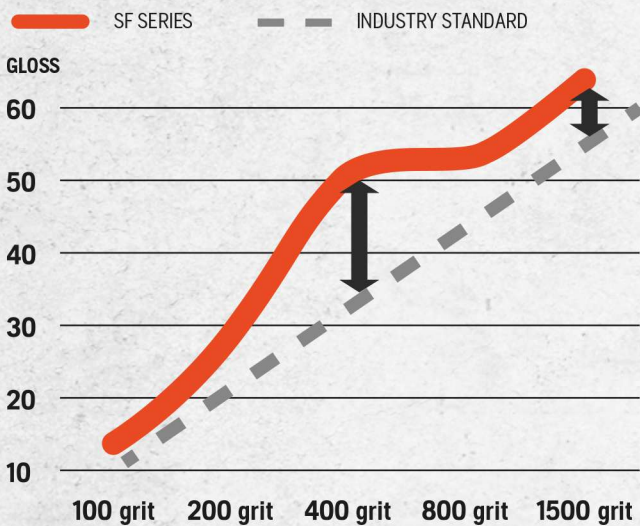

Metal bond tools Resin bond tools

NEW

SF SERIES

PREMIUM CONCRETE POLISHING

NEW SF SERIES (Super Flexible) is your first option for dry polishing providing unsurpassed gloss and DOI. Fantastic results already from low grits.

- Available from #100 to easily transfer from metal tools with excellent scratch removal capacity.
- Reach higher gloss levels earlier in the process
- High temperature resistance
- Optimised fibre pad for increased durability and ability to clean up resin residues
- Ingenious magnetic attachment system (patent pending)
 - no failing glue or hook-and-loop fastener solutions
- Flexible pad design
 - follows uneven floor surfaces
- Available in three sizes

REACH EARLIER GLOSS*

Extensive testing and development of the SF series have resulted in remarkable characteristics and premium performance. Already at 400 grit (RED step) you can reach gloss levels up to 55.