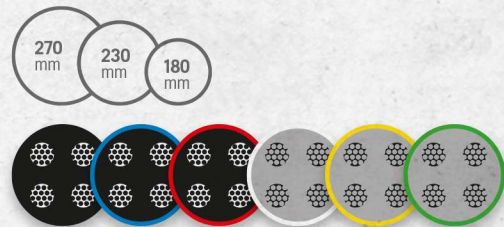

FLEXIBLE PAD DESIGN FOLLOWS UNEVEN FLOOR SURFACES

SF-SERIES	ITEM NO	
SF5 Black	529640801 (180) 529640803 (270)	529640802 (230)
SF6 Blue	529640901 (180) 529640903 (270)	529640902 (230)
SF7 Red	529641001 (180) 529641003 (270)	529641002 (230)
SF8 White	529641101 (180) 529641103 (270)	529641102 (230)
SF9 Yellow	529641201 (180) 529641203 (270)	529641202 (230)
SF10 Green	529640701 (180) 529640703 (270)	529640702 (230)

Sold as single units.

* Comparative side-by-side internal test on a medium hard concrete slab with an HTC RX8, measuring gloss.